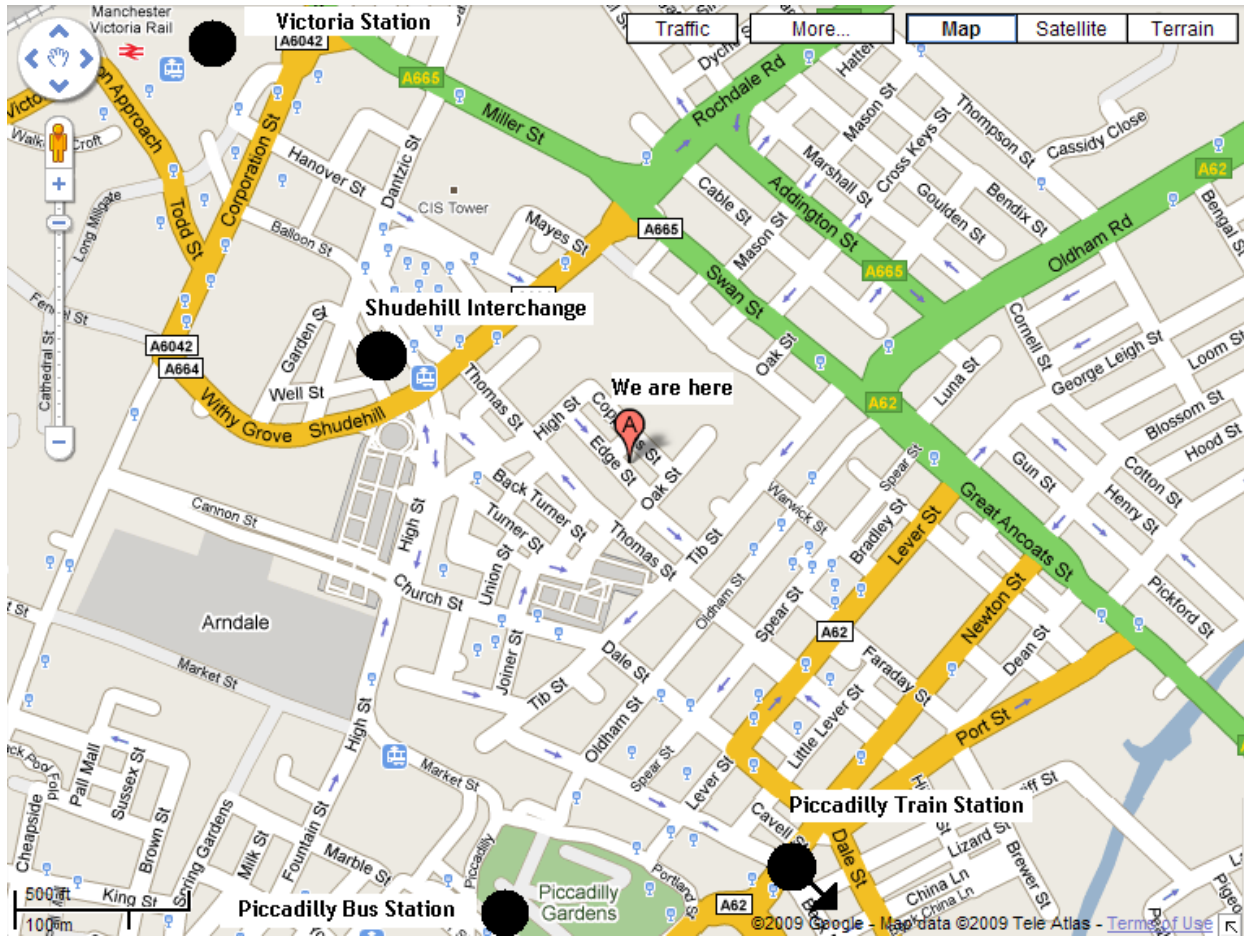

Refugee Action Manchester

23-37 Edge Street,
Northern Quarter,
Manchester,
M4 1HW

<i>Monday</i>	Advice Line: 9.30am-midday and 2-4pm
<i>Tuesday</i>	Advice Line: 9.30am-midday
<i>Wednesday</i>	<u>Drop-in: 9am - 4pm</u>
<i>Thursday</i>	Advice Line: 9.30am-midday and 2-4pm
<i>Friday</i>	Advice Line: 9.30am-midday

Refugee Action Manchester

23-37 Edge Street,
Northern Quarter,
Manchester,
M4 1HW